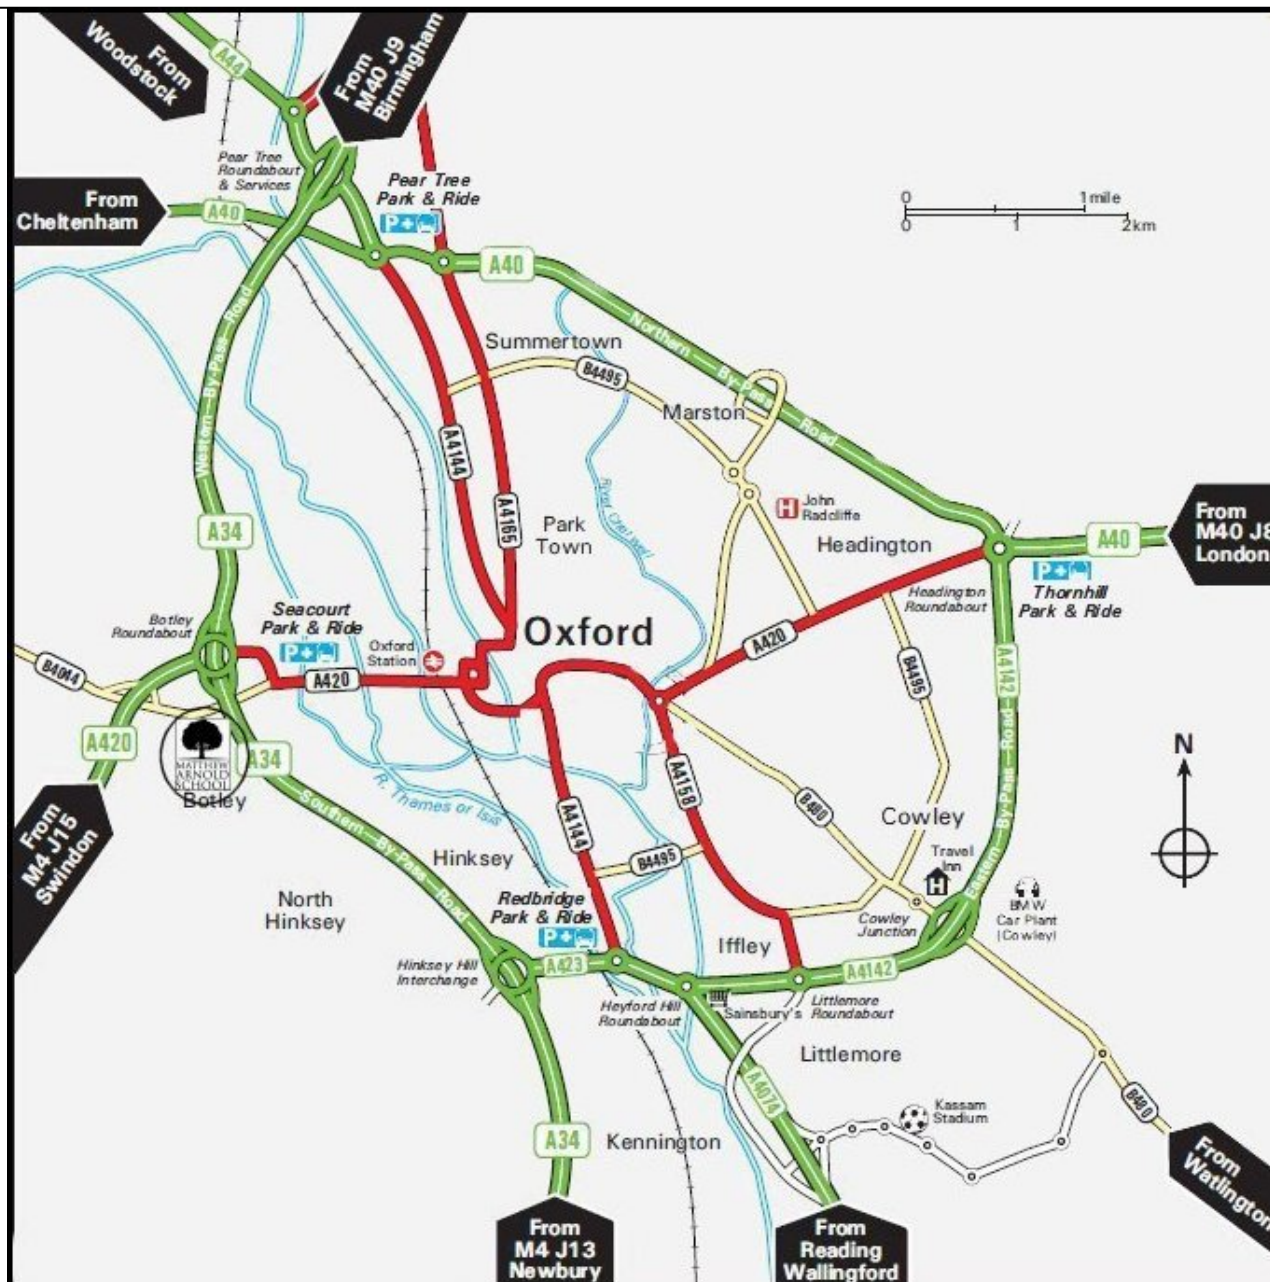

From the M40 Southbound 🚗

Leave the M40 at Junction 9 and join the A34 towards Oxford
Remain on A34 until the A420 exit toward Oxford/Swindon
At Botley Interchange, take 1st exit to A420 heading to Oxford
Turn right at West Way/A420
Continue to follow West Way
Continue on Cumnor Hill and turn left at Arnold's Way
The school will be on the right at the top of the hill

From the M4 🚗

Leave the M4 at Junction 13 and follow the A34 Northbound (signed Oxford)
Take the A420 exit toward Bristol/Oxford
At Botley Interchange, 3rd exit onto A420 heading to Oxford
Turn right at West Way/A420
Continue to follow West Way
Continue on Cumnor Hill and turn left at Arnold's Way
The school will be on the right at the top of the hill

Postcode for satellite navigation systems and route planners: OX2 9JE

By Train 🚂

Oxford receives services from London Paddington, Reading, Didcot Parkway and Birmingham New Street
For further information on train times and fares please call the National Rail Enquiry Line on 08457 48 49 50